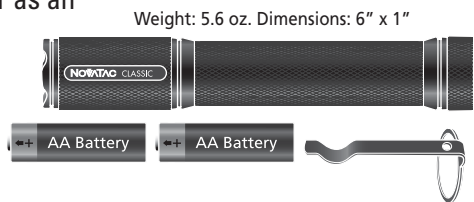

*Go to www.novatac.com to create your own "mission specific" customized light program.

NOVATAC Classic*

Model No.	Product Description	Color	Price
NT-CLBK	Classic LED Flashlight	Black Body	$109.00
NT-CLPT	Classic LED Flashlight	Pewter Body	$109.00

A classic design, combining the powerful brightness, lightweight feel and rugged durability that you've come to know and appreciate in NovaTac flashlights. Comes pre-set with 2 brightness levels (10 or 120 Lumens) giving you the power you need to illuminate any situation whether on the trail, or changing a tire. The longer handle clips onto your belt for easy access and the disorienting strobe can be used to temporarily blind an intruder. Also, it's *totally customizable* so you can go on-line to create you're own lighting program choosing from hundreds of light intensity and operational combinations. Works on 2 AA batteries, so you'll never have difficulty finding replacements even if you find yourself in Timbuktu. A perfect light to take camping, or as an emergency light when the power goes out.

- 2 Pre-set Brightness Levels: (10 or 120 Lumens)
- User-Customizable Lighting Program
- Disorienting Strobe
- Extended Tactical Button: Momentary-On

1. **Includes:**
2. Novatac Classic
   - Steel Pocket Clip/ Lanyard Attachment
   - (2) AA Batteries
   - User Guide

NOVATAC Special Ops*

Model No.	Product Description	Color	Price
NT-SOBK	Special Ops LED Flashlight	Black Body	$109.00
NT-SOPT	Special Ops LED Flashlight	Pewter Body	$109.00

This small but powerful illumination tool is the perfect companion piece for those in dangerous occupations. Whether you're a security guard, or SWAT team member, the Novatac Special Ops is the toughest, most reliable light you can own. It cranks out an impressive 120 lumens, more than enough to temporarily blind an oncoming attacker. A disorienting strobe gives you the time needed to regain control of a situation. Toggle between 10 and 120 lumens with a few button clicks. You can even go on line and create your own "mission specific" *customized* light program. This rugged, virtually indestructible LED is a workhorse that's ready to do overtime and it will back you up in even the toughest situations.

- 2 Pre-set Brightness Levels: (10 or 120 Lumens)
- User-Customizable Lighting Program
- Disorienting Strobe
- Extended Tactical Button: Momentary-on