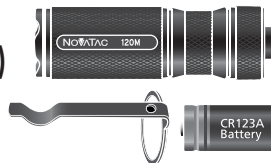

- 3 Brightness Levels: (.3, 10, or 120 Lumens)
- Disorienting Strobe
- Momentary-Maximum Mode

- Includes:**
- Novatac 120T
 - Steel Pocket Clip/ Lanyard Attachment
 - Rubber Grip Ring
 - (1) CR123A Battery
 - User Guide

Made in the U.S.A.

NOVATAC 120M MILITARY OPS

Model No.	Product Description	Color	Price
NT120M-DT	Military Ops LED Flashlight	Desert Tan Body	\$149.00

Specifically designed for the U.S. Military to meet the demanding conditions encountered during wartime. With 2 preset brightness levels of 10 and 120 lumens, you can go from map-reading to illuminating potential threats with the press of a button. Momentary maximum mode allows you to produce a quick burst of blinding light, or disorienting strobe, that can momentarily confuse an attacker. It has a weatherproof body machined from aerospace grade aluminum that makes it virtually indestructible. The powerful and rugged 120M performs flawlessly even under the toughest and most unforgiving conditions. Made for the Military. Now available to you.

- 2 Brightness Levels: (10 or 120 Lumens)
- Disorienting Strobe
- Type III hard anodized aerospace-grade aluminum body, resists warping and corrosion

- Includes:**
- Novatac 120M
 - Steel Pocket Clip/ Lanyard Attachment
 - (1) CR123A Battery
 - User Guide